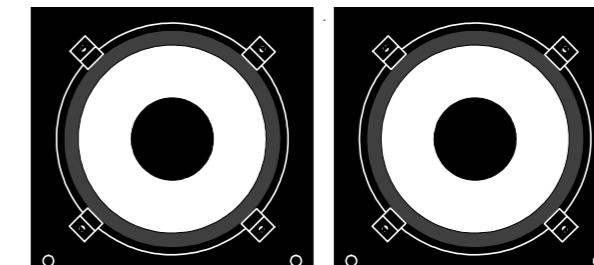

130 dB

"Walkman" Set on High
Jack Hammer, Stock Car Races

130

120 dB

Risk hearing damage
Rock Concert, Chain Saw

120

125 dB

Threshold of Pain
Firecrackers, Siren